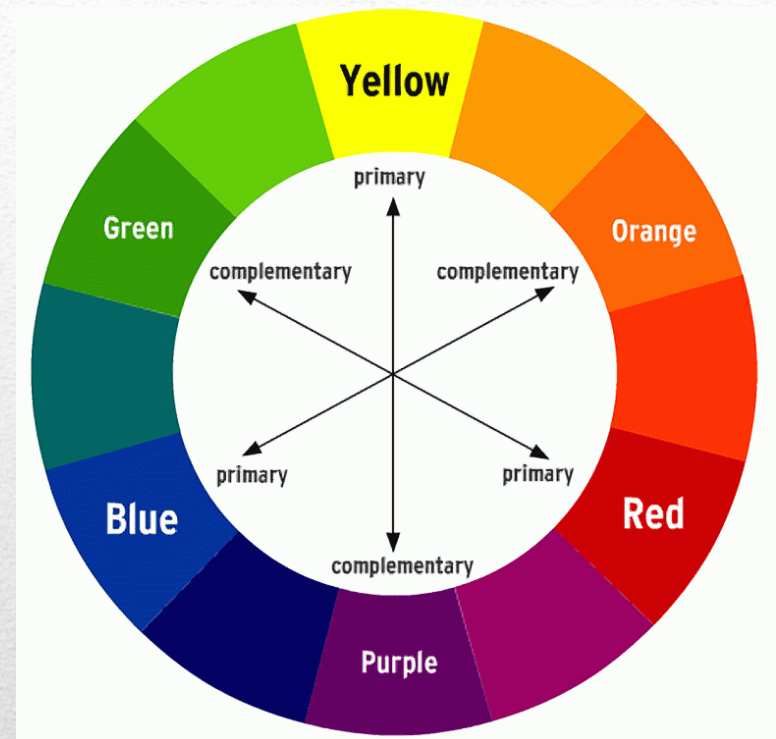

Space

Space

- Not about color...
- Black and white and all the grays in between (grayscale)
- Dark to Light
- Can add drama and impact to composition
- Can give a sense of timelessness
- Train your eye to look at photos in grayscale!

Tonal Value

Value

- The surface quality of an object
- How an object feels, or how it looks like it feels
- Rough, smooth, bumpy, gooey, sharp, fluffy, etc.
- Adds interest and involvement!
 - Sense of sight AND sense of touch involved

Texture

Texture

- Artistic term is HUE
- Need light to see color
- PRIMARY
 - Red/Yellow/Blue
- SECONDARY
 - Orange/Green/Purple
- Use color harmony to enhance appeal or make impact
 - MONOCHROME
 - Shades of the same color
 - COMPLIMENTARY
 - Red and Green
 - Yellow and Purple
 - Blue and Orange

Color

Color